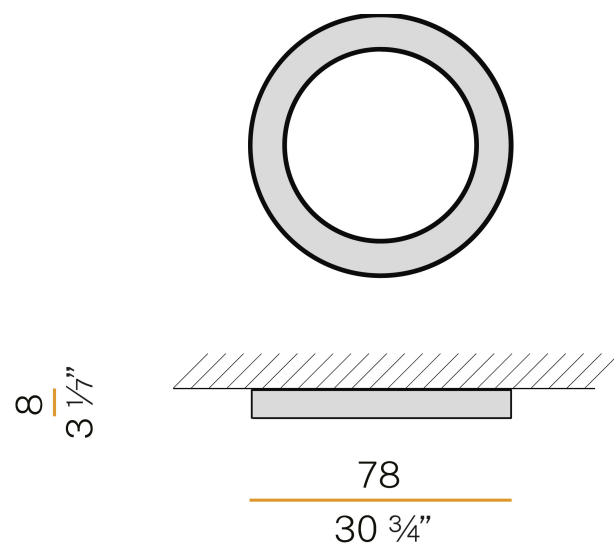

PANZERI

Silver Ring

220-240V AC dimmable (DALI/Push DIM)

P08217.080.0402

Data sheet

CODE	P08217.080.0402
SYSTEM POWER CONSUMPTION	45W
EFFICACY	67.84lm/W
LIGHT SOURCE	LED
COLOUR TEMPERATURE	3000K Ra>90
LIGHT DISTRIBUTION	diffused
POWER SUPPLY	220-240V AC
FREQUENCY	50/60Hz
ELECTRICAL CONFIGURATION	dimmable (DALI/Push DIM)
DRIVER	integrated included
NOMINAL LUMINOUS FLUX	6111lm
LUMEN OUTPUT	3053lm
EFFICIENCY	50%
WEIGHT	7,57 Kg
PROTECTION DEGREE	IP40
COLOUR TOLLERANCES	SDCM 3
GLOW WIRE TEST PERFORMANCE	850°
PACKING DIMENSIONS (CM)	90,0 x 18,0 x 90,0

Ceiling or wall lighting fixture for interiors, with direct light emission.
 Pickled sheet metal ceiling/wall bracket in polyacrylic paint.
 Pickled sheet metal structure in polyacrylic paint.
 Aluminium dissipation plates.
 Pickled sheet metal covers in white, black or bronze polyacrylic paint, or with gold leaf coating.
 Modelled polycarbonate diffuser with opaline finish.

Technical drawing

Application

Polar diagram